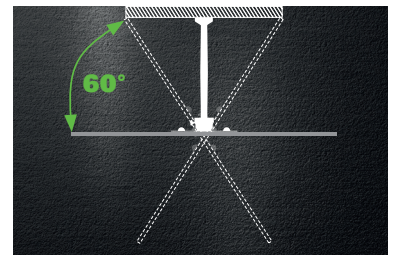

# YOU'LL LOVE THIS MOUNT

**\$149.99**

Slim in-arm **cable management** for clean look

Precision-engineered for **effortless movement** and **stability**

Slim profile holds TV close to the wall for a **sleek look**

Brushed **metal black** finish

Swivel simulated **40" flat screen TV**

## ADVANCED FULL-MOTION | VSF716-B2

[Installation and Feature Videos Available Online](#)

FITS **19" - 40"** TVs  
 HOLDS TVS UP TO 15.8 KG.

WALL DISTANCE 1.8" - 16"  
 SWIVEL +90° / -90°  
 TILT +0° / -15°