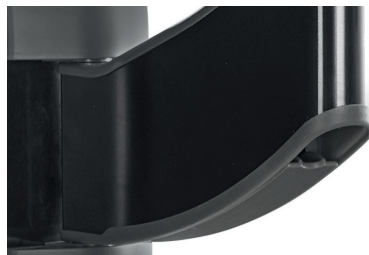

# YOU'LL LOVE THIS MOUNT

**\$149.99**

Slim in-arm **cable management** for clean look

Precision-engineered for **effortless movement** and **stability**

Slim profile holds TV close to the wall for a **sleek look**

Brushed **metal black** finish

Swivel simulated **40" flat screen TV**

## ADVANCED FULL-MOTION | VSF716-B2

[Installation and Feature Videos Available Online](#)

FITS **19" - 40"** TVs  
 HOLDS TVS UP TO 15.8 KG.

WALL DISTANCE 1.8" - 16"  
 SWIVEL +90° / -90°  
 TILT +0° / -15°