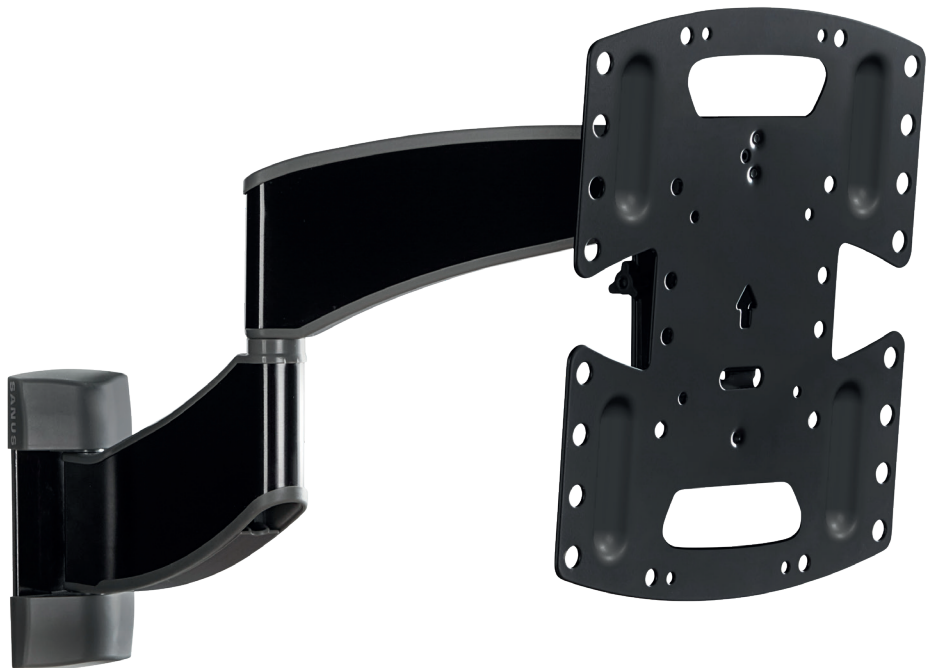

# YOU'LL LOVE THIS MOUNT

**\$149.99**

Slim in-arm **cable management** for clean look

Precision-engineered for **effortless movement** and **stability**

Slim profile holds TV close to the wall for a **sleek look**

Brushed **metal black** finish

Swivel simulated **40" flat screen TV**

## ADVANCED FULL-MOTION | VSF716-B2

[Installation and Feature Videos Available Online](#)

FITS **19" - 40"** TVs  
 HOLDS TVS UP TO 15.8 KG.

WALL DISTANCE 1.8" - 16"  
 SWIVEL +90° / -90°  
 TILT +0° / -15°